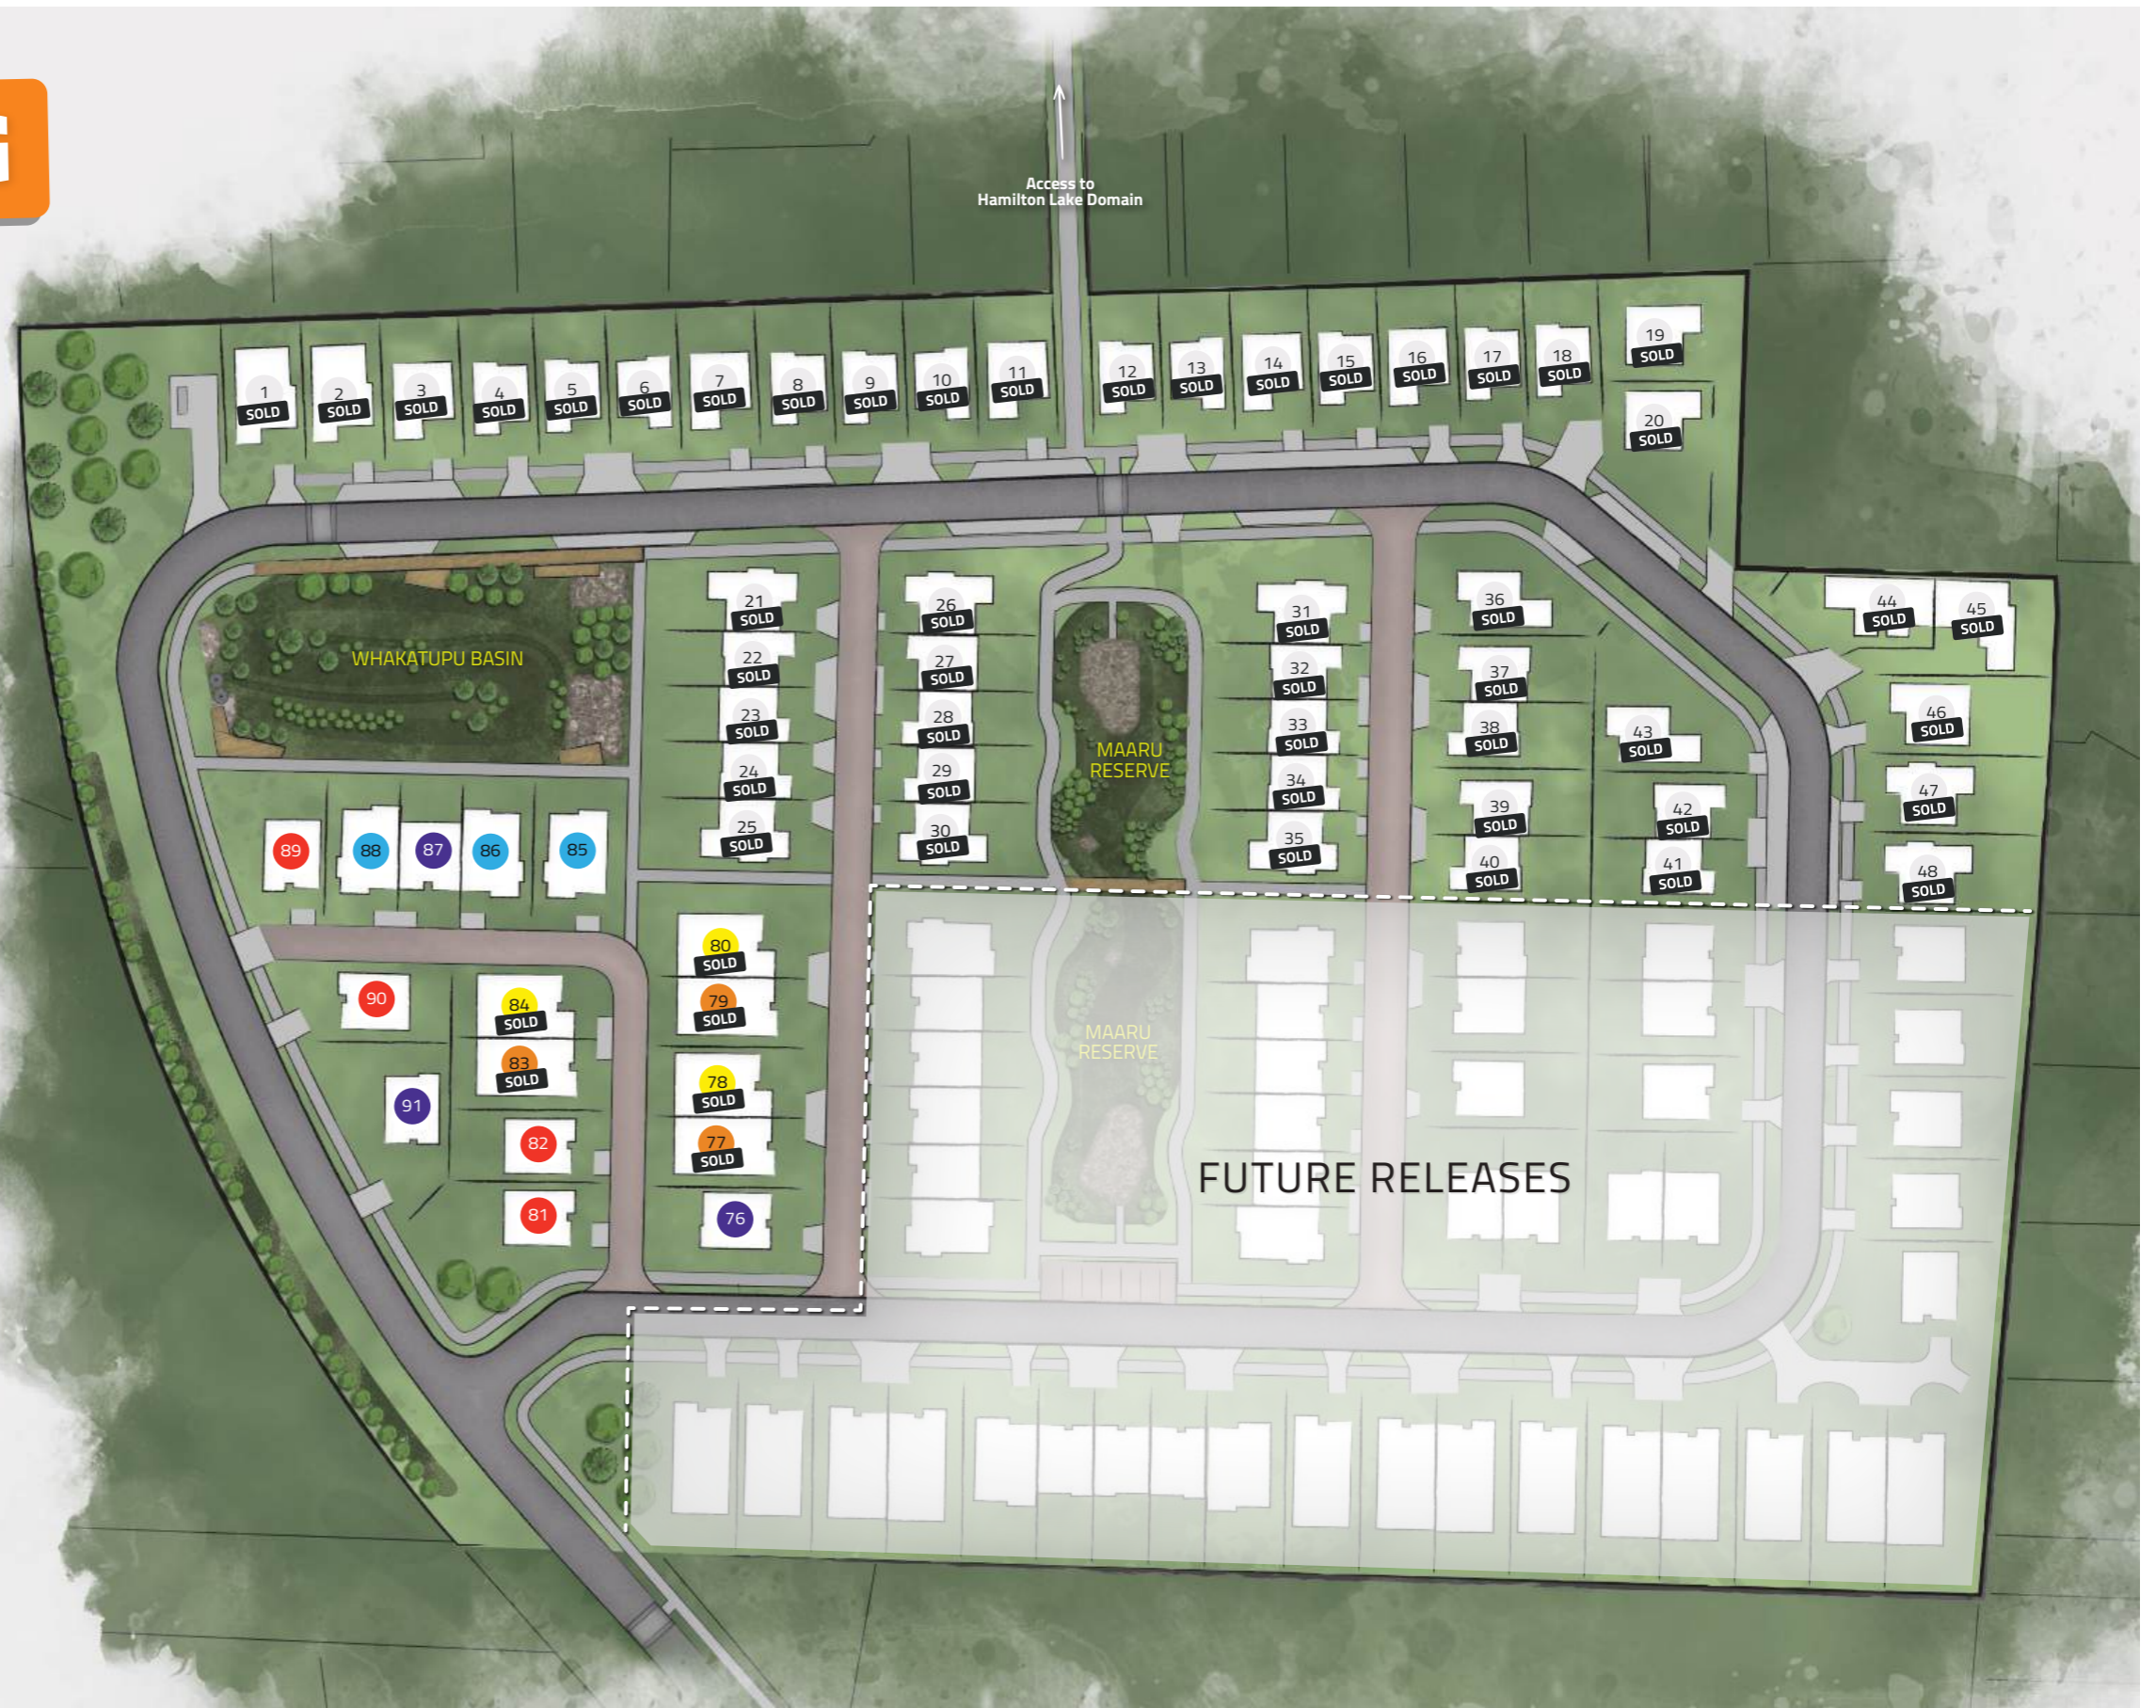

NOW SELLING

LATEST RELEASES

Gateway

Our latest **Gateway Releases** offer a range of exciting opportunities to join the growing Jack's Landing community.

Manuka (A) ● **Kahikatea (B)**

- 100m²
- 2 Bed
- 1 Bath
- 1 Storey

- 114m²
- 3 Bed
- 1 Bath
- 1 Storey

Kauri (D)

- 132-134m²
- 3 Bed
- 2.5 Bath
- 2 Storey

Rimu (E)

- 135-146m²
- 3 Bed
- 2.5 Bath
- 2 Storey

Totara (F)

- 147-149m²
- 3-4 Bed
- 2-4 Bath
- 2 Storey

Jack's Landing – Quentin Drive, Hamilton Lake, Hamilton, Waikato
 email: pete@jackslanding.co.nz ph: 027 722 2294